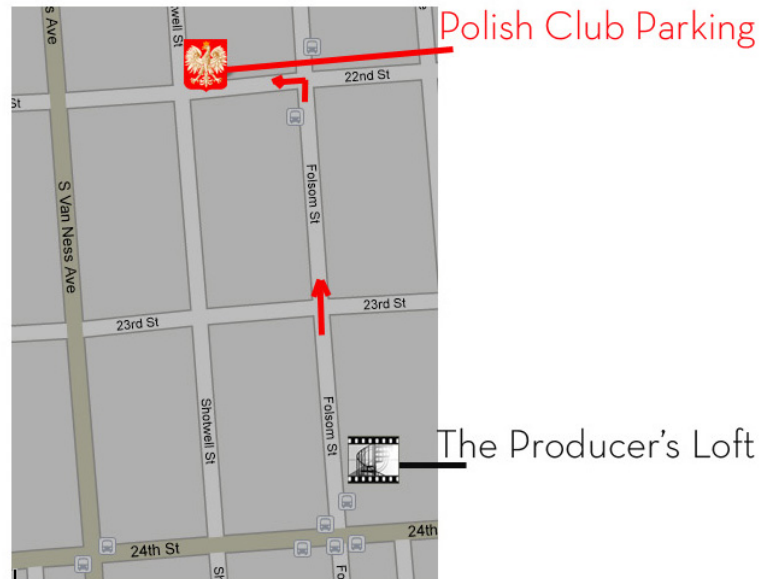

Parking arrangements have been made for you at  
**The Polish Club parking lot** — located at 3040 22<sup>nd</sup> Street  
(2) blocks North of *The Producer's Loft Studio* between Folsom and Shotwell Streets.

**Park in spaces #4, #5, #6 or straight back in #8**

[for #8 please park close to fence; do not block daycare access to shed]

**\*\* DO NOT PARK IN SPOTS #1, #2 OR #3** (reserved for daycare) \*\*

**Please display the other side of this card on your windshield dashboard**